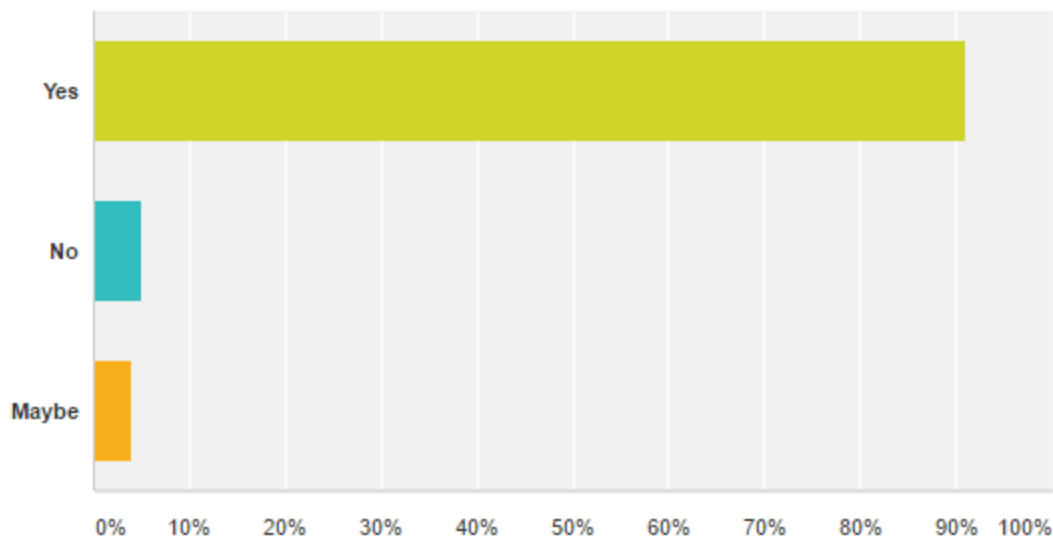

 Question
Summaries Data
Trends Individual
Responses

PAGE 1: Geelong Touch Football Winter Competition

Q1

Customize

Export

If we were able to provide lights at our competition, would you play Touch Football in a winter competition at King Lloyd Reserve?

Answered: 100 Skipped: 0

Answer Choices	Responses
Yes	91.00% 91
No	5.00% 5
Maybe	4.00% 4
Total	100